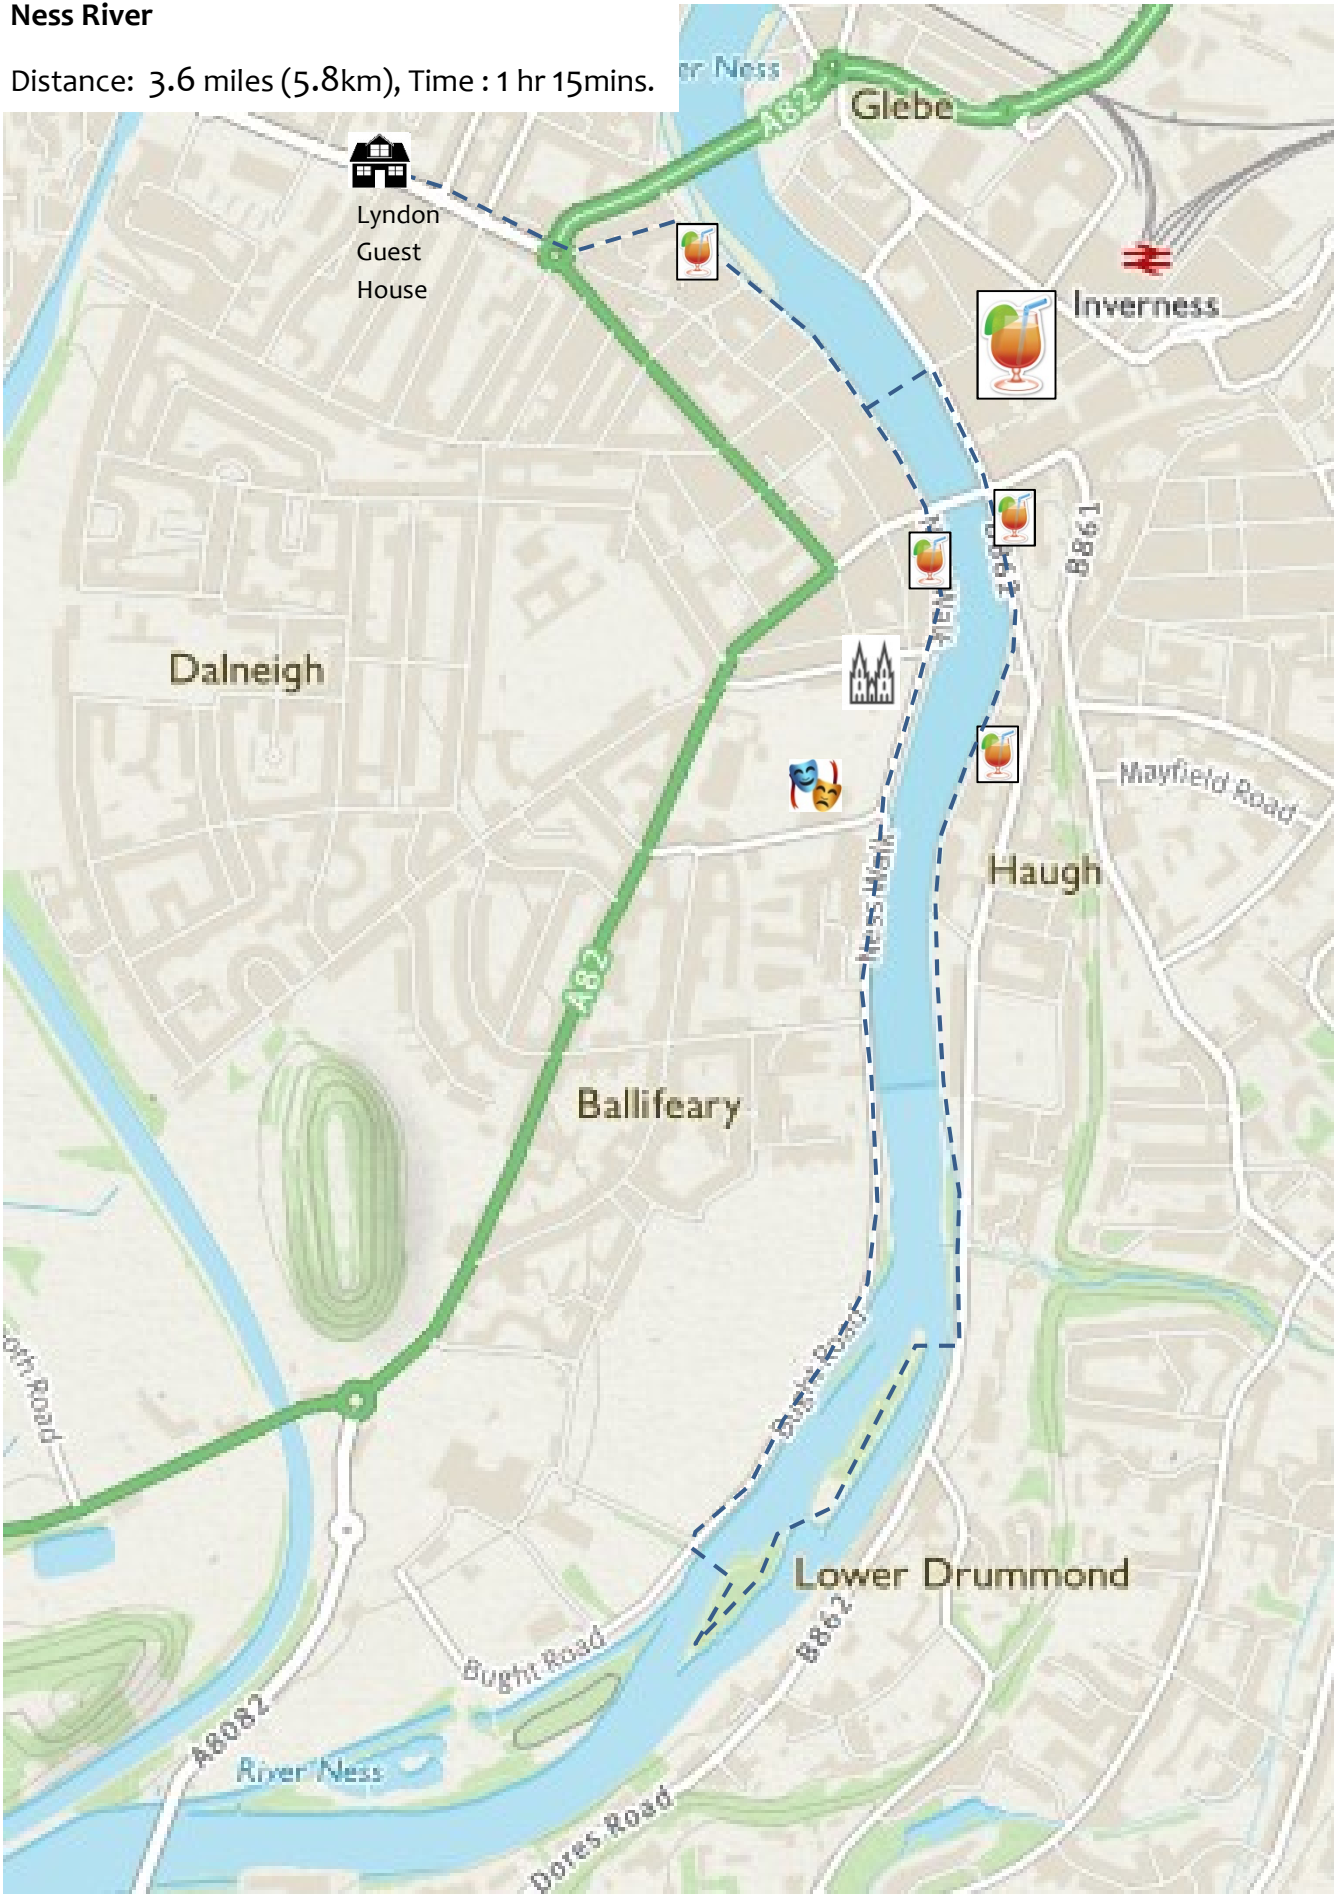

Ness River

Distance: 3.6 miles (5.8km), Time : 1 hr 15mins.

Eden Court Theatre

Cathedral

(please ask for a copy)