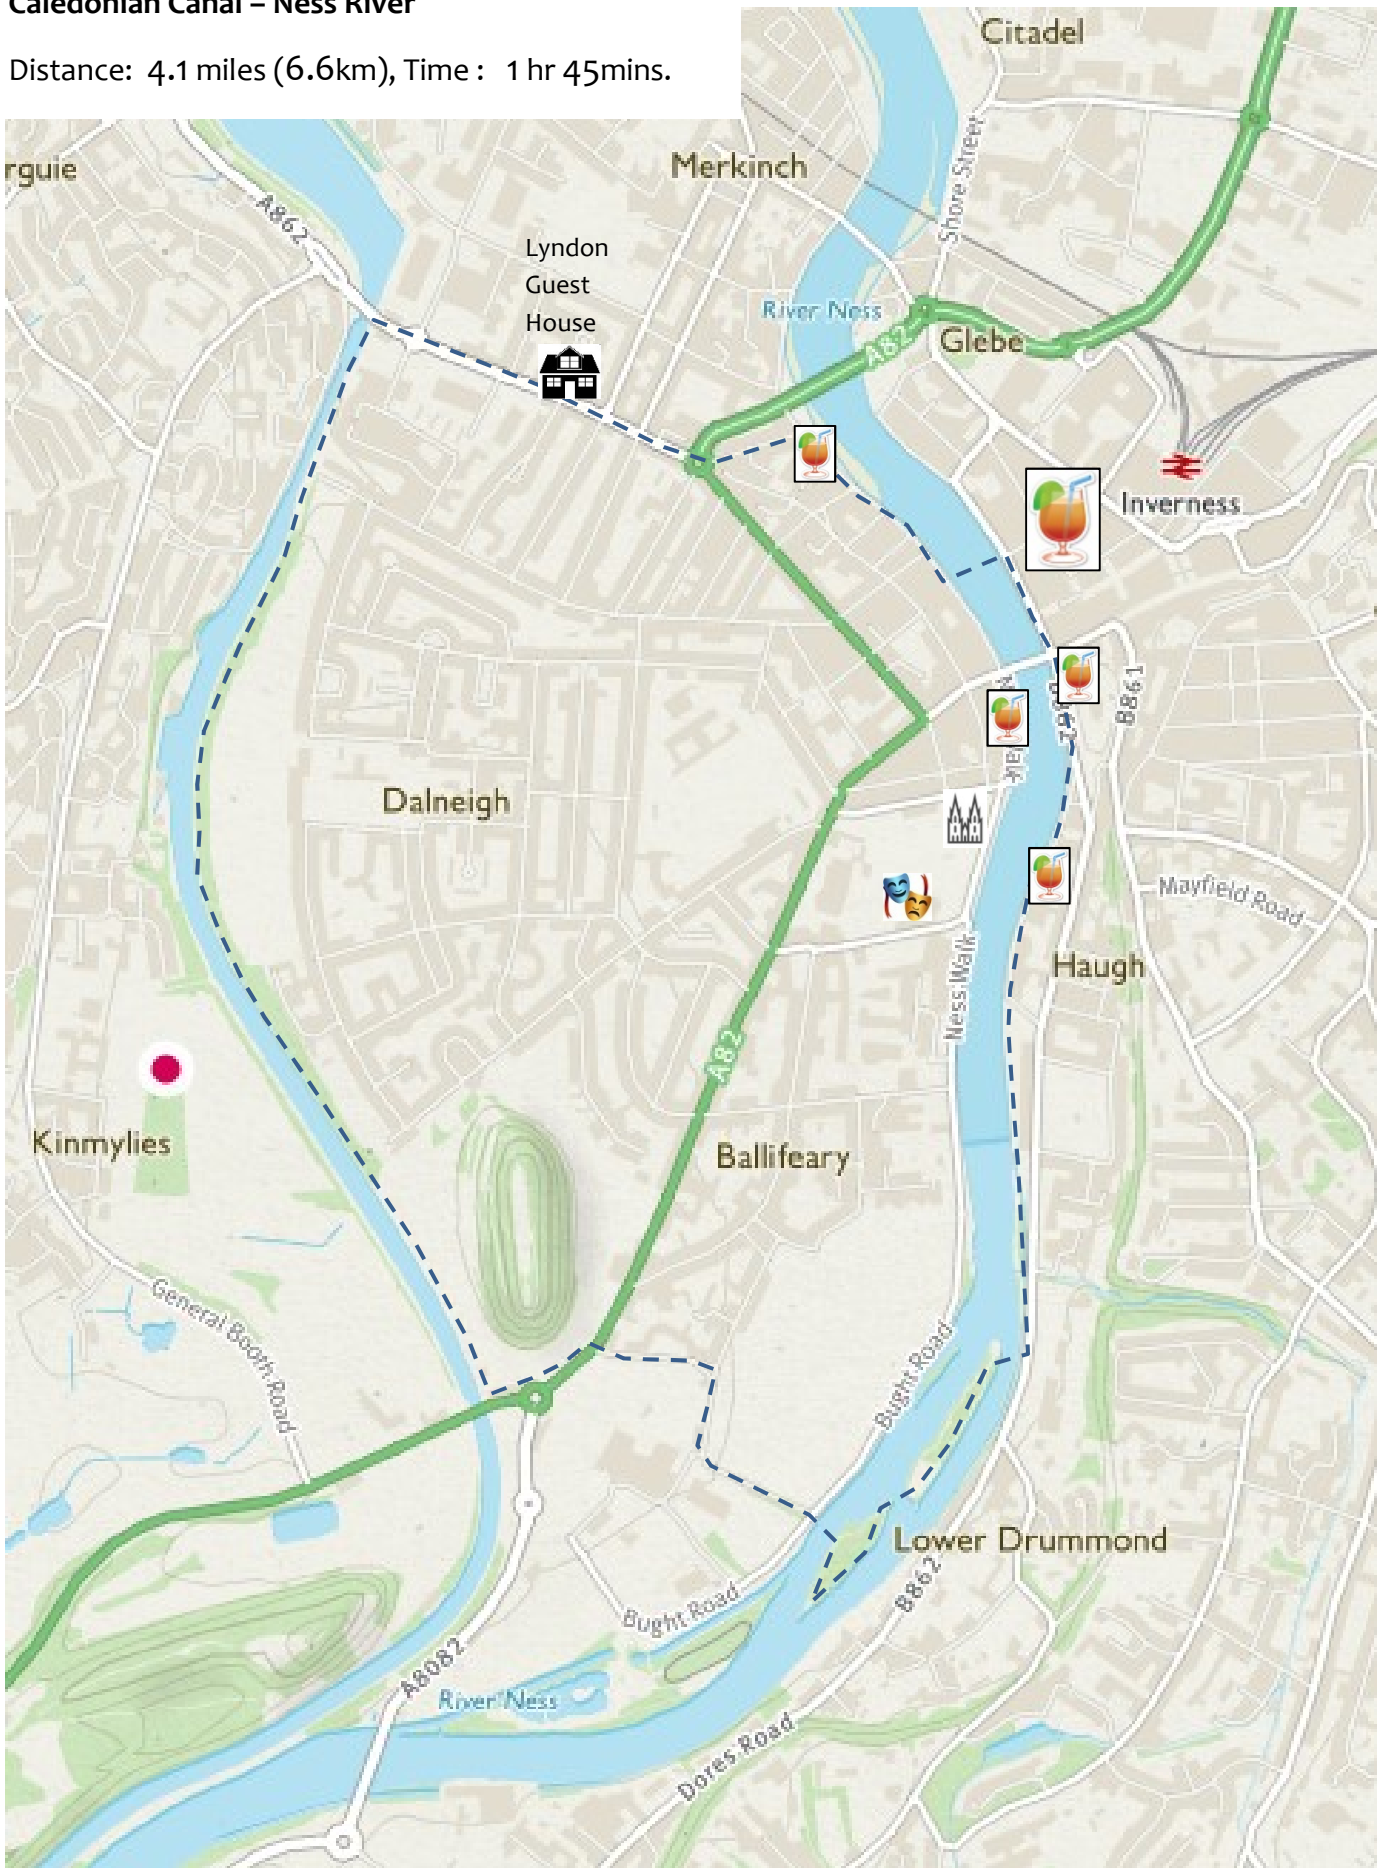

Caledonian Canal – Ness River

Distance: 4.1 miles (6.6km), Time : 1 hr 45mins.

Eden Court Theatre 🎭

Cathedral 🏰

(please ask for a copy)